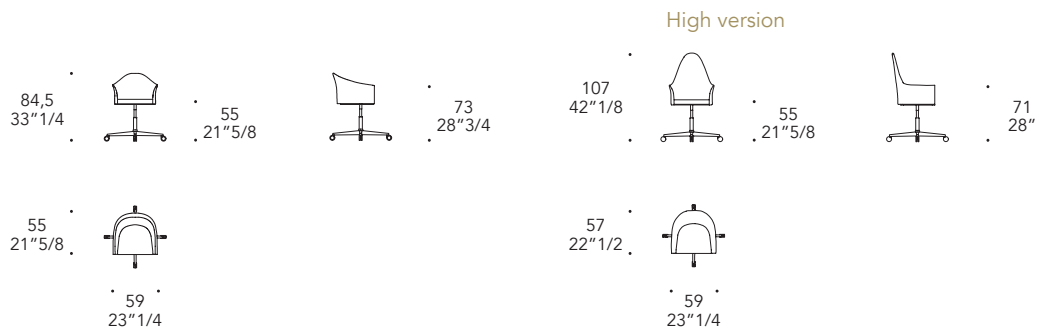

## PEGGY OFFICE

Base regolabile in altezza con ruote.  
Base with pump to adjust the height and with wheels.

## PEGGY OFFICE ALTA

Base regolabile in altezza con ruote.  
Base with pump to adjust the height and with wheels.